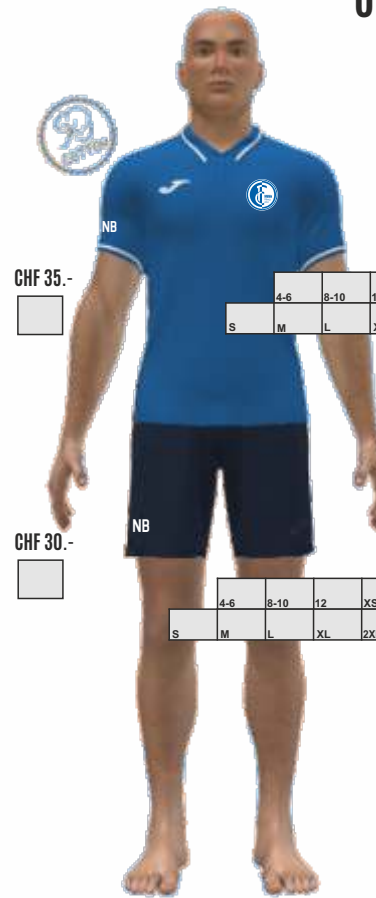

CHF 35.-

☐

	4-6	8-10	12	XS
S	M	L	XL	2XL-3XL

NB

	4-6	8-10	12	XS
S	M	L	XL	2XL-3XL

CHF 30.-

☐

102228.702 / 100186.331(S-2XL)
100438.100(6XS-XS)