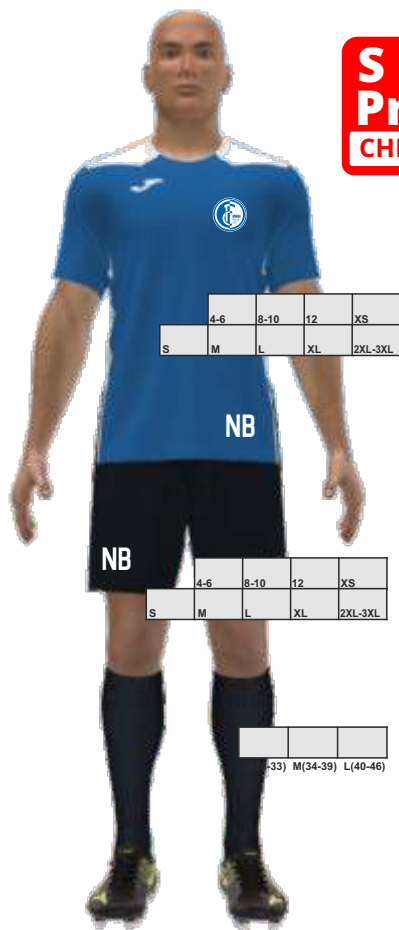

# FC Möhlin - Starter Set

**SET  
Preis  
CHF 150.-**

|   |     |      |    |         |
|---|-----|------|----|---------|
|   | 4-6 | 8-10 | 12 | XS      |
| S | M   | L    | XL | 2XL-3XL |

NB

|   |     |      |    |         |
|---|-----|------|----|---------|
|   | 4-6 | 8-10 | 12 | XS      |
| S | M   | L    | XL | 2XL-3XL |

|  |    |          |          |
|--|----|----------|----------|
|  |    |          |          |
|  | 33 | M(34-39) | L(40-46) |

101822.702 / 100053.100 / 400194.100

|   |   |   |    |     |     |    |
|---|---|---|----|-----|-----|----|
|   | 4 | 6 | 8  | 10  | 12  | XS |
| S | M | L | XL | 2XL | 3XL |    |

NB

|   |   |   |    |     |     |    |
|---|---|---|----|-----|-----|----|
|   | 4 | 6 | 8  | 10  | 12  | XS |
| S | M | L | XL | 2XL | 3XL |    |

101952.702 / 9016p13.10

Hose ab C-JUNIOREN 102057.102

400552.700